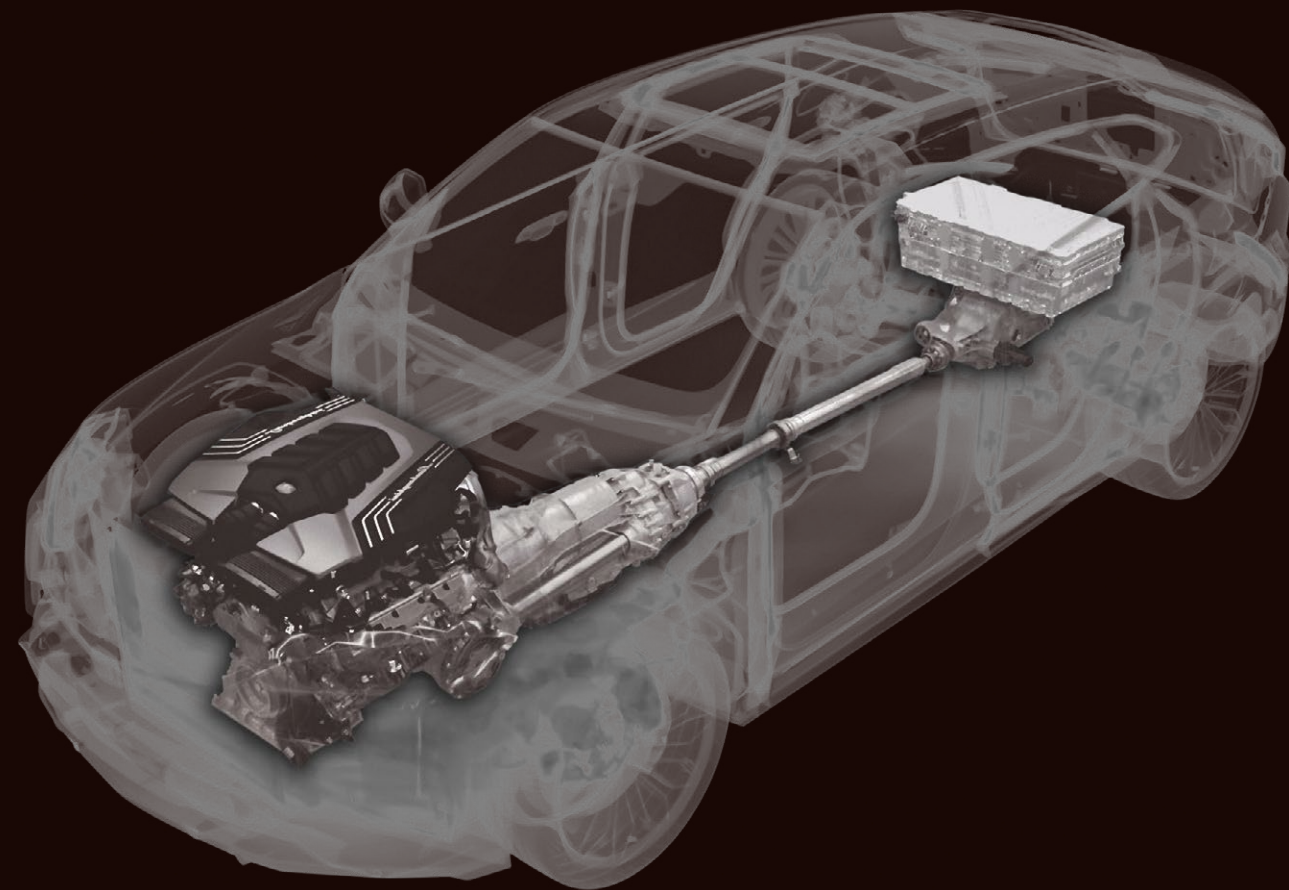

TECHNISCHE DATEN

- Hubraum 3996 cm³
- Max. Leistung bei 1/min (ICE+EE) 800 PS bei 6000 1/min
- Spitzengeschwindigkeit 312 km/h
- Beschleunigung 0–100 km/h 3,4 s
- Bremsweg 100–0 km/h 33,5 m
- Verbrauch kombiniert 2,08 l/100km (WLTP)
- CO² Emissionen kombiniert 51,25 g/km (WLTP)
- Energieverbrauch kombiniert 39,5 kWh/100 km (WLTP)
- Kraftstoffverbrauch bei entladener Batterie kombiniert 12,9 l/100km (WLTP)
- CO² Klasse kombiniert B (WLTP)
- CO² Klasse bei entladener Batterie G (WLTP)